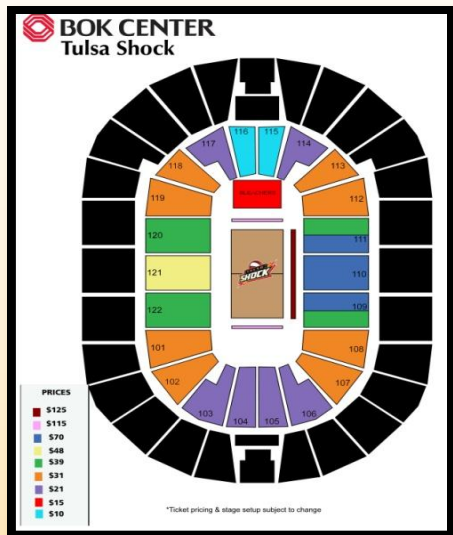

TULSA SHOCK U-PICK PACK

U-PICK PACKAGE

WITH THE U-PICK PACK YOU HAVE THE OPPORTUNITY TO CHOOSE ANY 10 TULSA SHOCK HOME GAMES THAT FIT YOUR SCHEDULE. GET YOUR U-PICK PACK TODAY!

PRICES

\$150
 \$200
 \$250

2010 Home Schedule